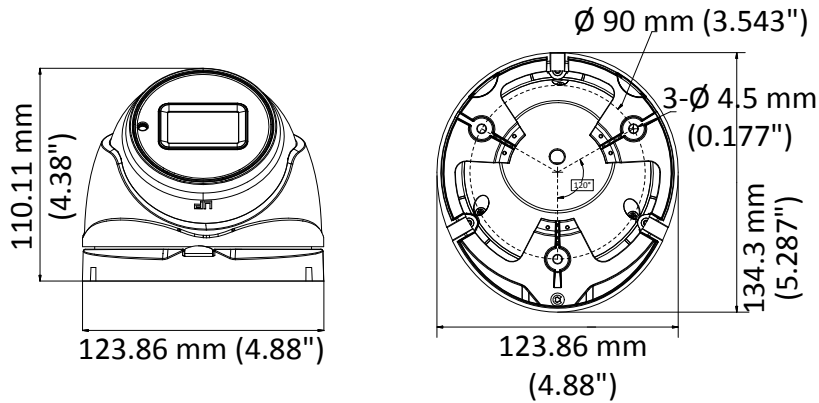

Order Models

DS-2CE79U8T-IT3Z

Dimension